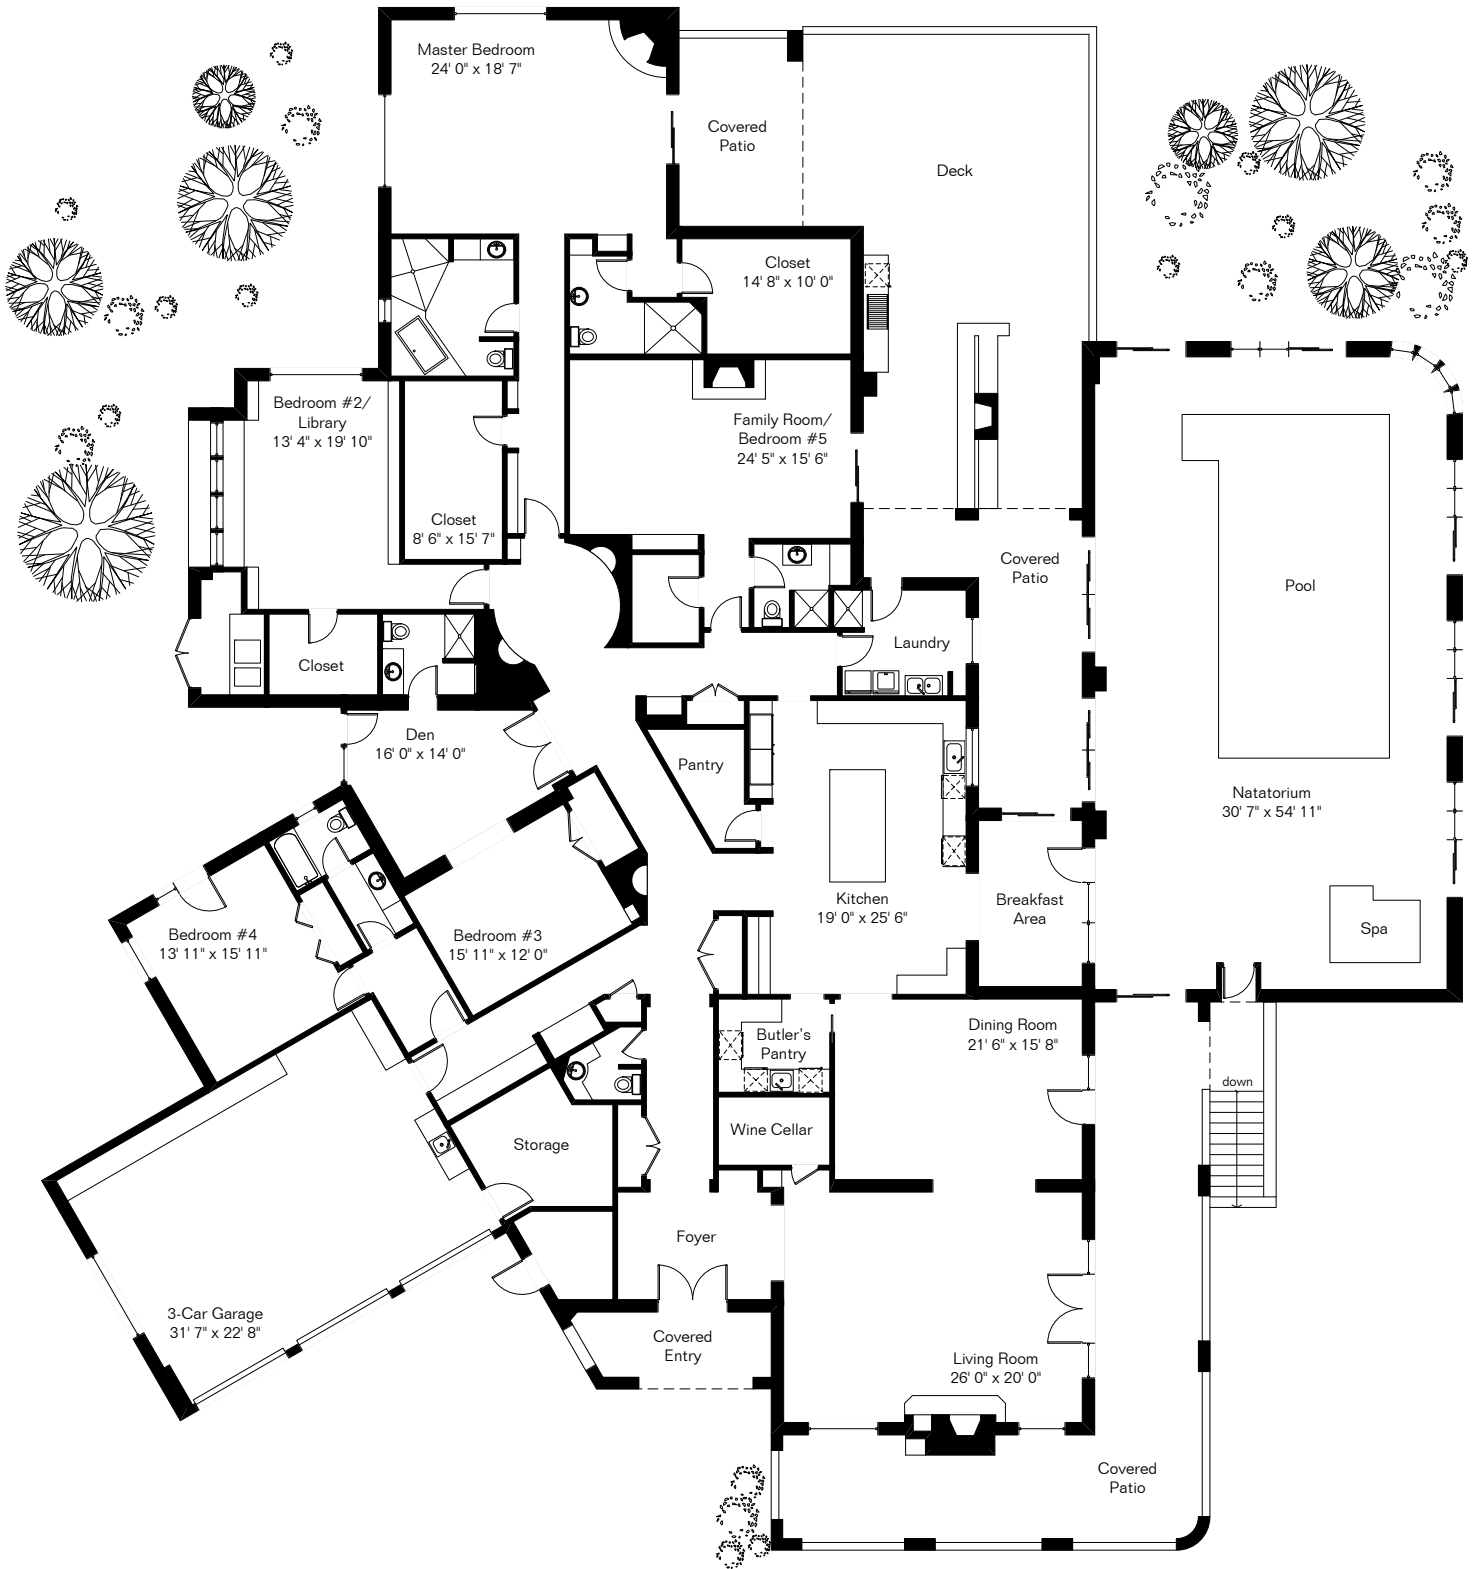

The square footages and room size information are deemed to be reliable but are not guaranteed and should be independently verified.

# 7010 N Javelina Dr

Site Visit December 2017

0 ft. 6 ft. 10 ft. 20 ft.

Copyright 2017 Floor Plans First! LLC  
All Rights Reserved.

Living Area 6,354 Sq Ft  
Natatorium 1,857 Sq Ft  
Garage 776 Sq Ft

[www.FloorPlansFirst.com](http://www.FloorPlansFirst.com)